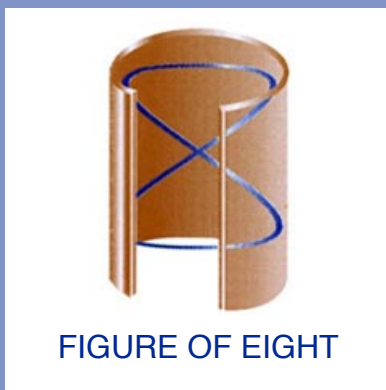

HB BEARINGS

1972 - 2022

SUCCESSFULLY
MANUFACTURING
SPECIAL BEARINGS

STANDARD LEADED BRONZE BUSHES

MODIFIED & SPECIAL SIZES MANUFACTURED

CALL US TODAY
FOR A QUOTATION!

Examples of types of internal grooves which can be added along with oil holes to intersect oil grooves if required.

HB BEARINGS MANUFACTURE PLAIN OR FLANGED BUSHES IN BS 1400:LG2 OR ALTERNATIVE MATERIALS TO SUIT YOUR REQUIREMENTS.

BOTH STANDARD AND NON STANDARD SIZES CAN BE MANUFACTURED.

HB BEARINGS

Riverside Works, Honley, Holmfirth, Huddersfield HD9 6PQ
Tel: +44 (0) 1484 665116 www.hb-bearings.com sales@hb-bearings.com